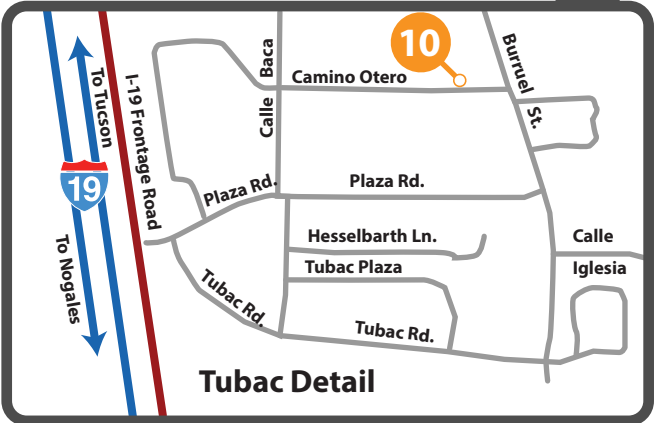

Sonoita / Elgin Wine Country

- AZ Hops and Vines
- Callaghan Vineyards
- Charron Vineyards
- Deep Sky Vineyard
- Dos Cabezas WineWorks
- Flying Leap Vineyards
- Hannah's Hill Vineyard
- Kief-Joshua Vineyards
- Lightning Ridge Cellars
- Rancho Rossa Vineyards
- Rune Wines
- Silver Strike Winery
- Sonoita Vineyards
- The Village of Elgin/Four Monkey
- Wilhelm Family Vineyards

Tucson Wine Tasting

- Flying Leap Vineyards
- Sierra Bonita Vineyards
- Sand-Reckoner Vineyards

Willcox Wine Country

- Aridus Wine Company
- Bodega Pierce and Saeculum Cellars
- Carlson Creek Vineyards
- Coronado Vineyards
- Flying Leap Vineyards
- Golden Rule Vineyards
- Keeling Schaefer Vineyards
- Kief-Joshua Vineyards
- LDV Winery
- Passion Cellars at Salvatore Vineyards
- Pillsbury Vineyard and Winery
- Sand-Reckoner Vineyards
- Zarpara Vineyard